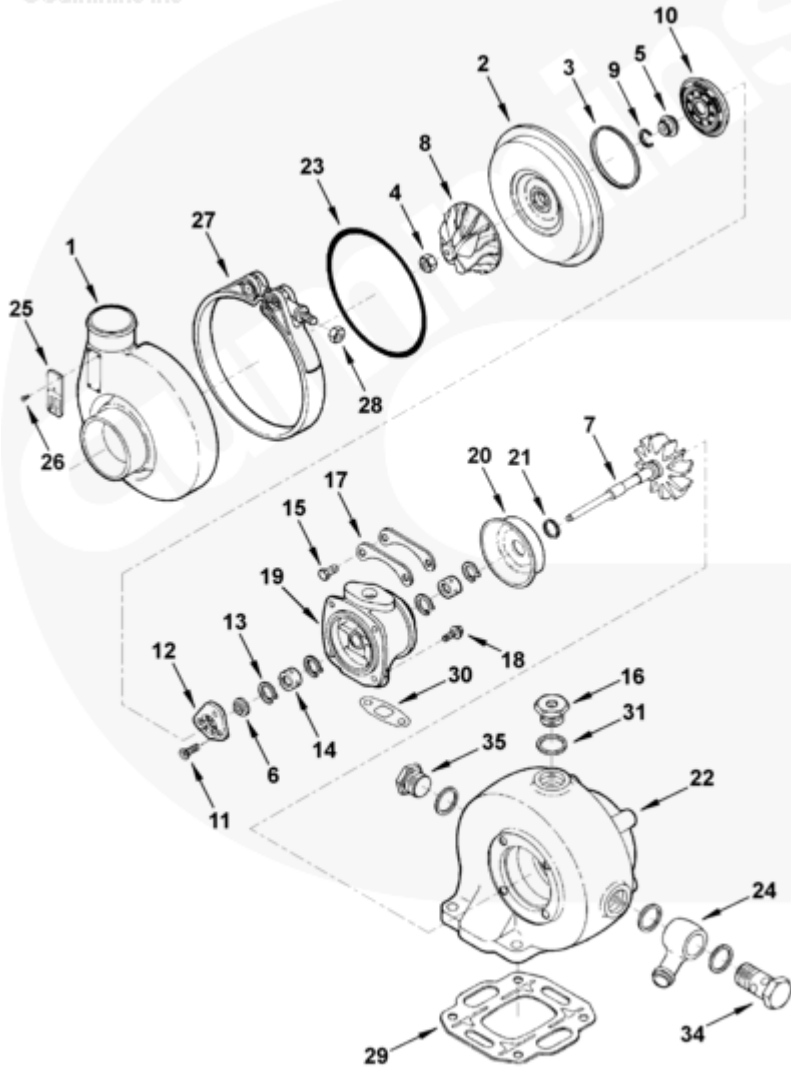

tu910ga

SMALL | MEDIUM | LARGE

Cart	Ref No	Part Number	Part Description	Required	Remarks
View My Cart					
		PP9765	Turbocharger		Turbocharger
☐		3802594	Turbocharger Kit	1	H1C Wet 6BT
		3524424	Turbocharger	1	Serviced as 3802594
☐	1	3522389	Compressor Housing	1	
☐	2	3522801	Turbocharger Diffuser	1	
☐	3	3502449	Rectangular Ring Seal	1	
☐		3523755	Rotor Assembly	1	
	4	3503562	Lock Nut	1	M7 X 1.00